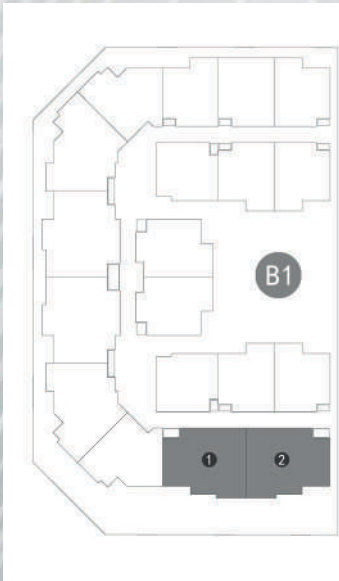

Enjoy the most convenient and comfortable lifestyle

MASTER PLAN (UPPER FLOORS)

**1 BEDROOM
UNIT**

A1 67m² | 722ft² (Gross Area)

**1 BEDROOM
UNIT**

A2 68m² | 732ft² (Gross Area)

**1 BEDROOM
UNIT + STUDY**

A3 77m² | 829ft² (Gross Area)

**1 BEDROOM
UNIT + STUDY**

A4 81m² | 872ft² (Gross Area)

1 BEDROOM UNIT

A5 73m² | 786ft² (Gross Area)

**2 BEDROOM
UNIT**

B1 103m² | 1109ft² (Gross Area)

**2 BEDROOM
UNIT**

B2 103m² | 1109ft² (Gross Area)

**2 BEDROOM
UNIT + STUDY**

B3 114m² | 1227ft² (Gross Area)

GYM

YOGA ROOM

State-of-the-Art well equipped world class recreation areas

INDOOR RELAXING AREA

KIDS PLAY AREA

SOCIAL AMENITIES