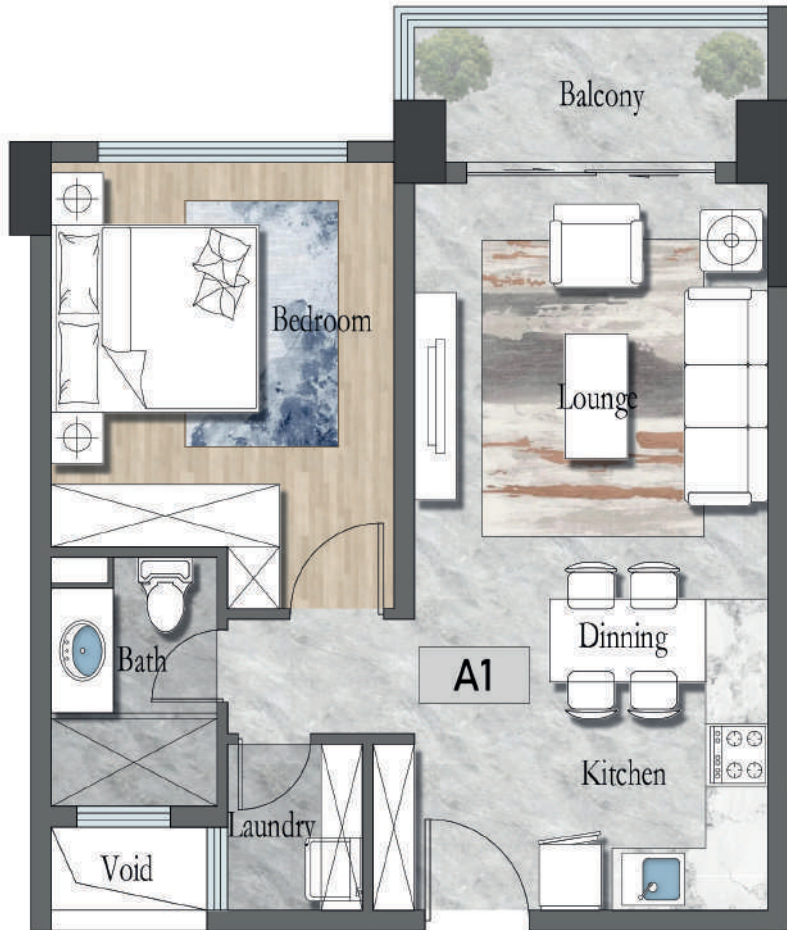

Enjoy the most convenient and comfortable lifestyle

MASTER PLAN (UPPER FLOORS)

**1 BEDROOM
UNIT**

A1 67m² | 722ft² (Gross Area)

**1 BEDROOM
UNIT**

A2 68m² | 732ft² (Gross Area)

**1 BEDROOM
UNIT + STUDY**

A3 77m² | 829ft² (Gross Area)

**1 BEDROOM
UNIT + STUDY**

A4 81m² | 872ft² (Gross Area)

1 BEDROOM UNIT

A5 73m² | 786ft² (Gross Area)

**2 BEDROOM
UNIT**

B1 103m² | 1109ft² (Gross Area)

**2 BEDROOM
UNIT**

B2 103m² | 1109ft² (Gross Area)