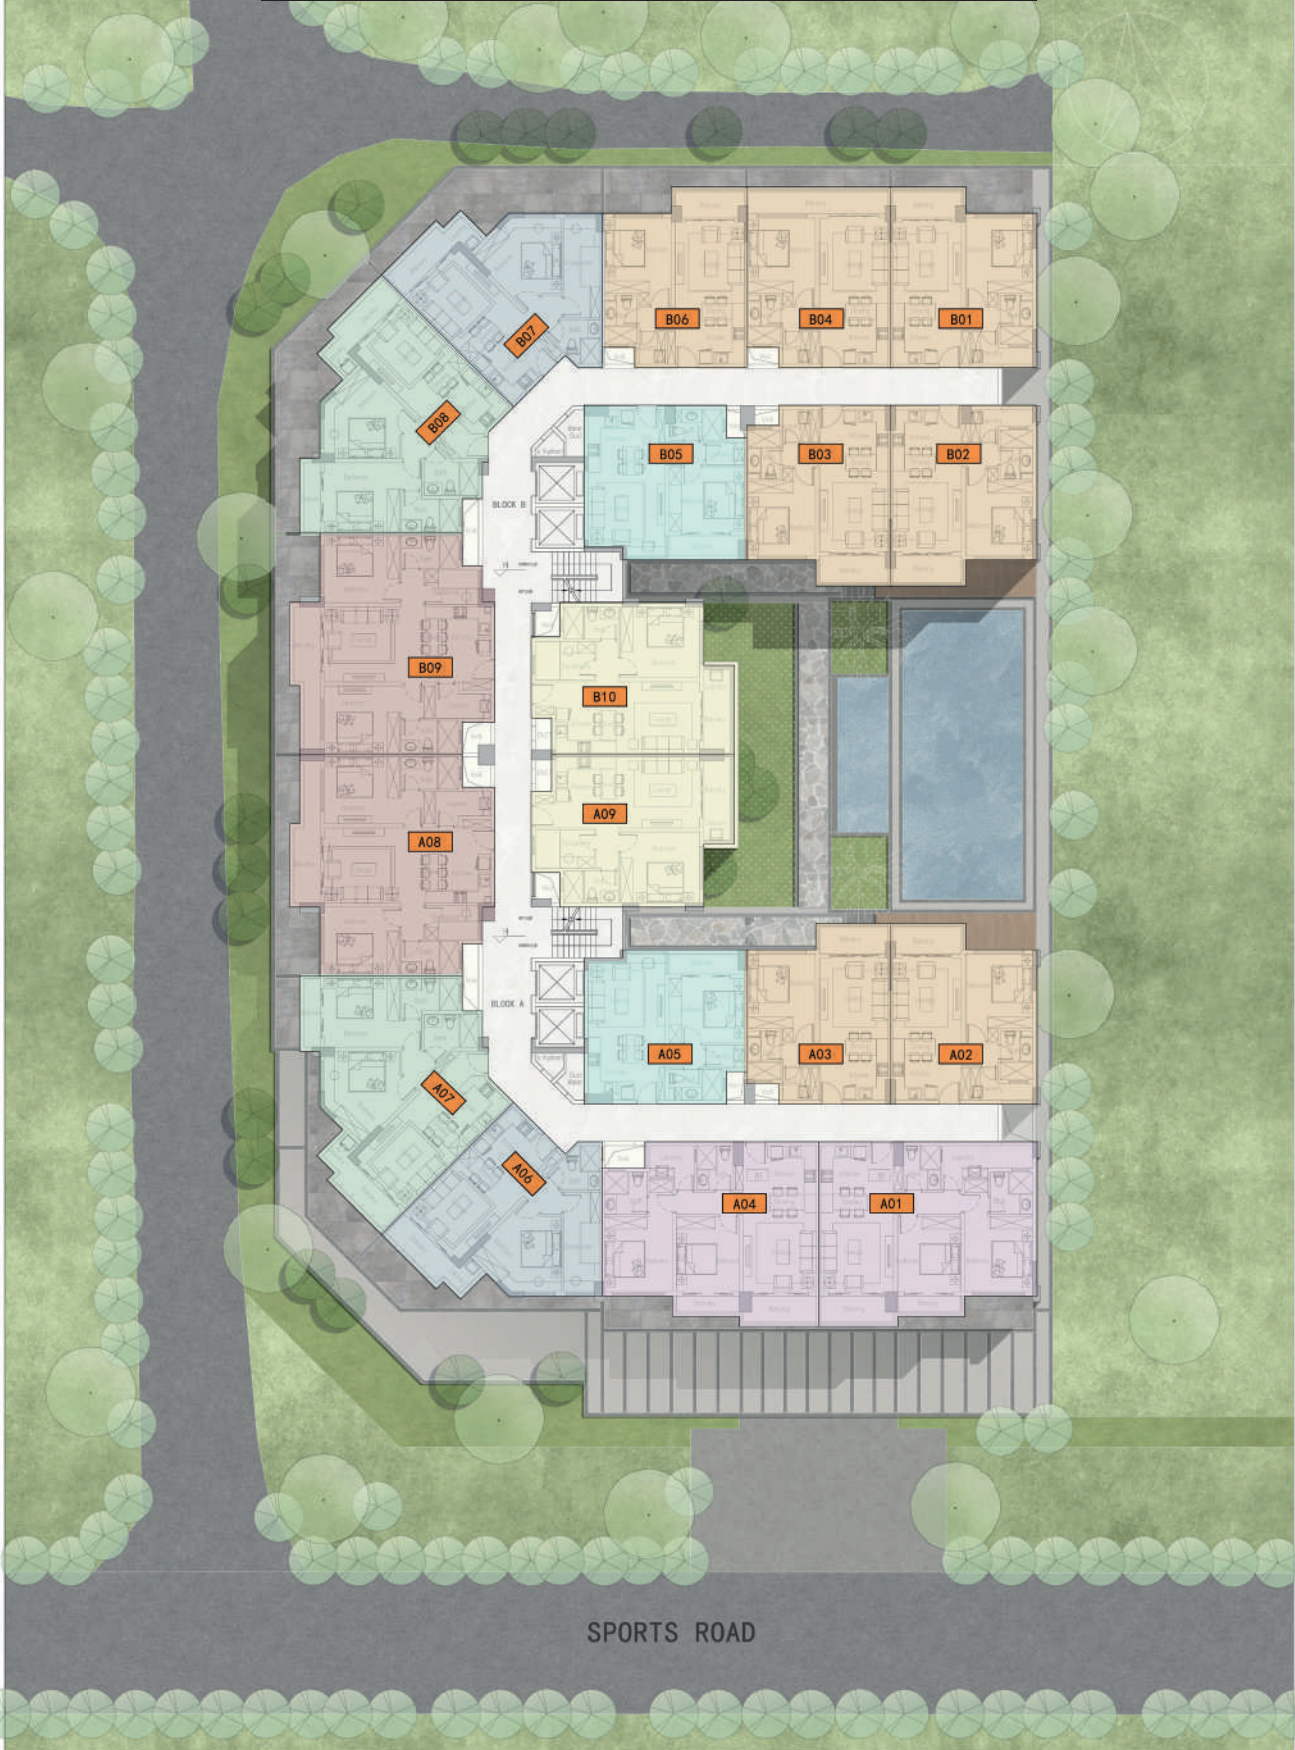

MASTER PLAN (UPPER FLOORS)