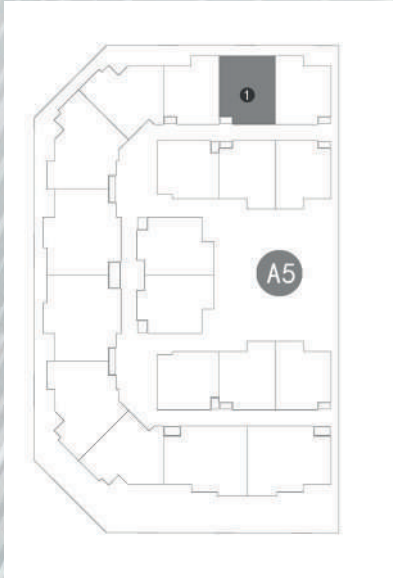

Enjoy the most convenient and comfortable lifestyle

MASTER PLAN (UPPER FLOORS)

**1 BEDROOM
UNIT**

A1 67m² | 722ft² (Gross Area)

**1 BEDROOM
UNIT**

A2 68m² | 732ft² (Gross Area)

**1 BEDROOM
UNIT + STUDY**

A3 77m² | 829ft² (Gross Area)

**1 BEDROOM
UNIT + STUDY**

A4 81m² | 872ft² (Gross Area)

1 BEDROOM UNIT

A5 73m² | 786ft² (Gross Area)

**2 BEDROOM
UNIT**

B1 103m² | 1109ft² (Gross Area)

**2 BEDROOM
UNIT**

B2 103m² | 1109ft² (Gross Area)

**2 BEDROOM
UNIT + STUDY**

B3 114m² | 1227ft² (Gross Area)

GYM

YOGA ROOM

State-of-the-Art well equipped world class recreation areas

INDOOR RELAXING AREA

KIDS PLAY AREA

SOCIAL AMENITIES