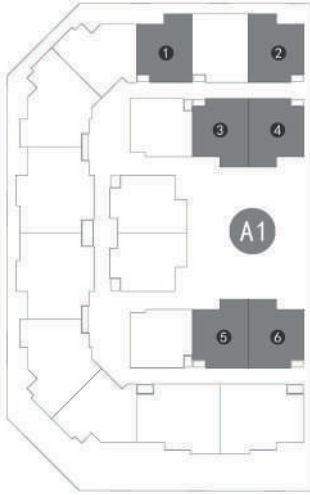

Enjoy the most convenient and comfortable lifestyle

MASTER PLAN (UPPER FLOORS)

**1 BEDROOM
UNIT**

A1 67m² | 722ft² (Gross Area)

**1 BEDROOM
UNIT**

A2 68m² | 732ft² (Gross Area)

**1 BEDROOM
UNIT + STUDY**

A3 77m² | 829ft² (Gross Area)

**1 BEDROOM
UNIT + STUDY**

A4 81m² | 872ft² (Gross Area)

1 BEDROOM UNIT

A5 73m² | 786ft² (Gross Area)

**2 BEDROOM
UNIT**

B1 103m² | 1109ft² (Gross Area)

**2 BEDROOM
UNIT**

B2 103m² | 1109ft² (Gross Area)