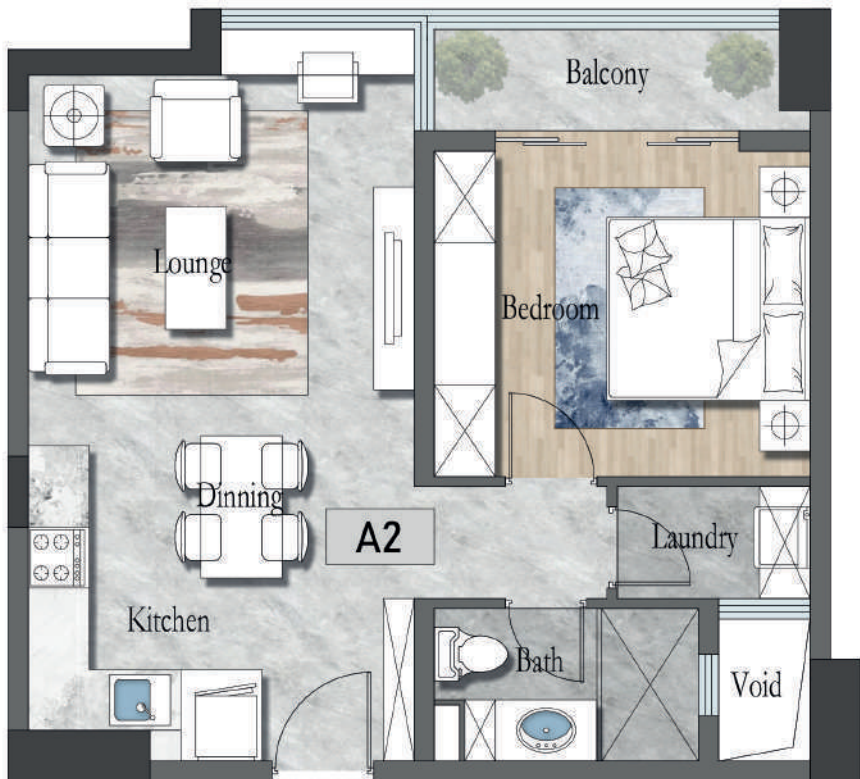

Enjoy the most convenient and comfortable lifestyle

MASTER PLAN (UPPER FLOORS)

**1 BEDROOM
UNIT**

A1 67m² | 722ft² (Gross Area)

**1 BEDROOM
UNIT**

A2 68m² | 732ft² (Gross Area)

**1 BEDROOM
UNIT + STUDY**

A3 77m² | 829ft² (Gross Area)

**1 BEDROOM
UNIT + STUDY**

A4 81m² | 872ft² (Gross Area)

1 BEDROOM UNIT

A5 73m² | 786ft² (Gross Area)

**2 BEDROOM
UNIT**

B1 103m² | 1109ft² (Gross Area)

**2 BEDROOM
UNIT**

B2 103m² | 1109ft² (Gross Area)

**2 BEDROOM
UNIT + STUDY**

B3 114m² | 1227ft² (Gross Area)

GYM

YOGA ROOM

State-of-the-Art well equipped world class recreation areas

INDOOR RELAXING AREA

KIDS PLAY AREA

SOCIAL AMENITIES