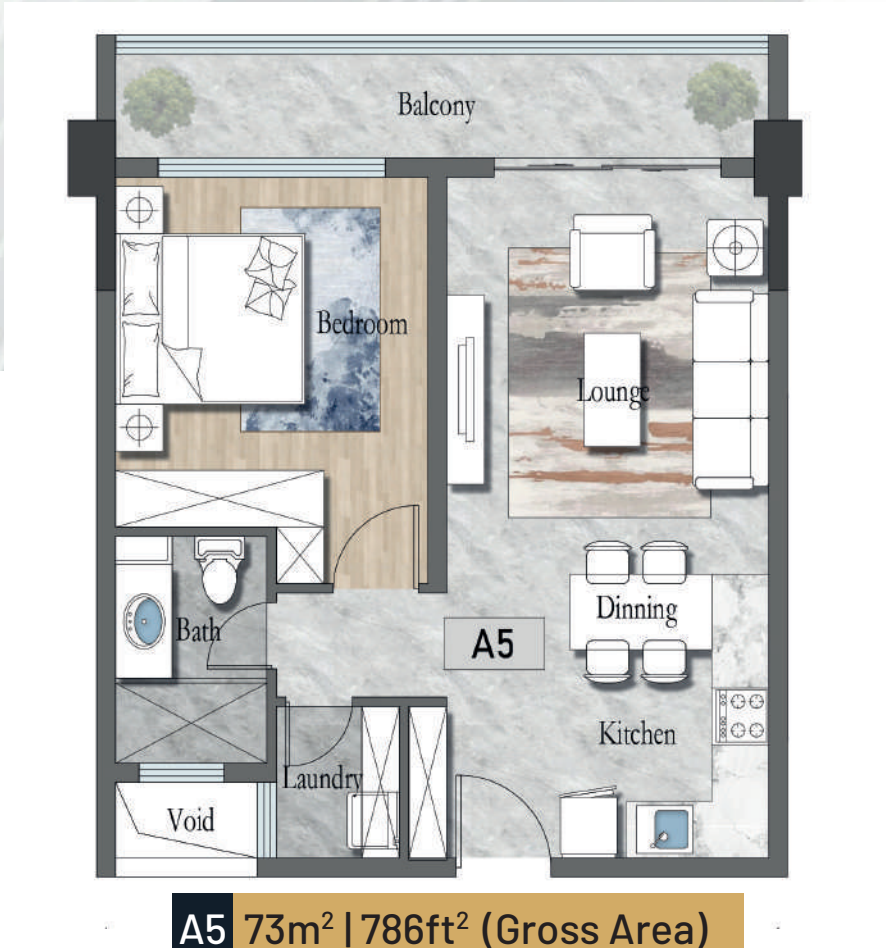

Enjoy the most convenient and comfortable lifestyle

MASTER PLAN (UPPER FLOORS)

**1 BEDROOM
UNIT**

A1 67m² | 722ft² (Gross Area)

**1 BEDROOM
UNIT**

A2 68m² | 732ft² (Gross Area)

**1 BEDROOM
UNIT + STUDY**

A3 77m² | 829ft² (Gross Area)

**1 BEDROOM
UNIT + STUDY**

A4 81m² | 872ft² (Gross Area)

1 BEDROOM UNIT

A5 73m² | 786ft² (Gross Area)

**2 BEDROOM
UNIT**

B1 103m² | 1109ft² (Gross Area)

**2 BEDROOM
UNIT**

B2 103m² | 1109ft² (Gross Area)

**2 BEDROOM
UNIT + STUDY**

B3 114m² | 1227ft² (Gross Area)

GYM

YOGA ROOM

State-of-the-Art well equipped world class recreation areas

INDOOR RELAXING AREA

KIDS PLAY AREA

SOCIAL AMENITIES