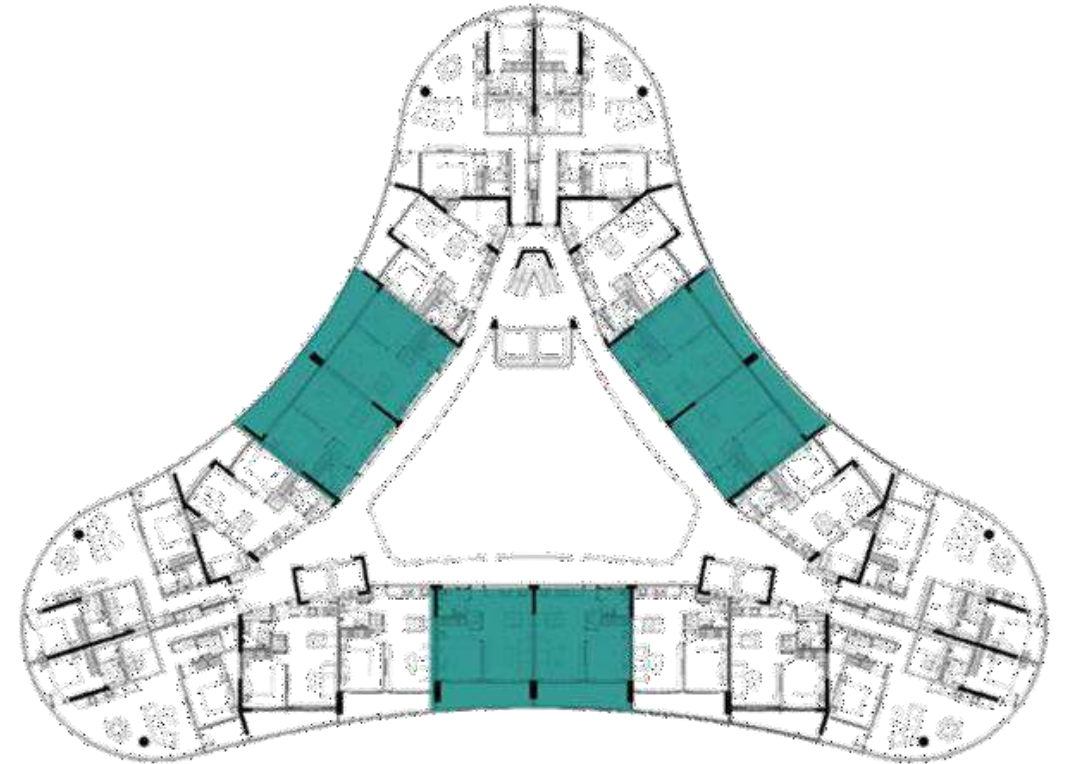

Cheval
RIVERSIDE

Cheval
RIVERSIDE

CHEVAL RESIDENCES - APARTMENT LAYOUT
Interior Design Floor Plan

LUXURY 1 BED FROM KES 8.5M

1 Bedroom | Living Room | 1 Dining Room

62 SQM - 72 SQM

200 Units

LUXURY 2 BED
FROM KES 16M

2 Bedrooms | Living Room | 1 Dining Room

110 SQM - 129 SQM

60 Units

Cheval
RIVERSIDE

CHEVAL RESIDENCES - APARTMENT LAYOUT
Interior Design Floor Plan

PLATINUM 2 BED FROM KES 18.6M

2 Bedrooms | Living Room | 1 Dining Room | A Study
6TH - 15TH FLOOR

124 SQM - 138 SQM

6th - 15th Floor

60 Units

Cheval
RIVERSIDE

CHEVAL RESIDENCES - APARTMENT LAYOUT
Interior Design Floor Plan

PLATINUM 1 BED FROM KES 11.5M

1 Bedroom | Living Room | 1 Dining Room | A Study

77 SQM - 82 SQM