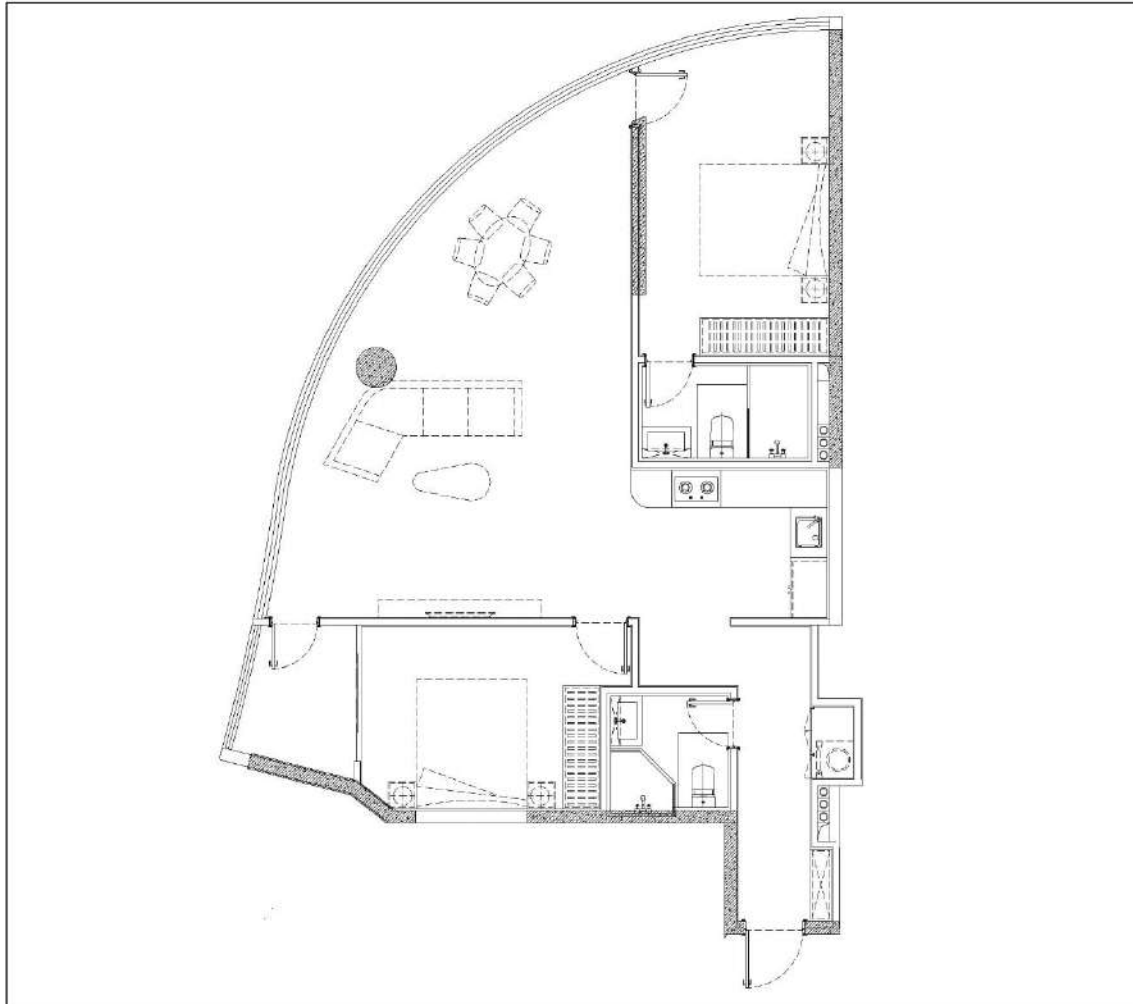

Cheval
RIVERSIDE

Cheval
RIVERSIDE

CHEVAL RESIDENCES - APARTMENT LAYOUT
Interior Design Floor Plan

LUXURY 1 BED FROM KES 8.5M

1 Bedroom | Living Room | 1 Dining Room

62 SQM - 72 SQM

200 Units

LUXURY 2 BED
FROM KES 16M

2 Bedrooms | Living Room | 1 Dining Room

110 SQM - 129 SQM

60 Units

Cheval
RIVERSIDE

CHEVAL RESIDENCES - APARTMENT LAYOUT
Interior Design Floor Plan

PLATINUM 2 BED FROM KES 18.6M

2 Bedrooms | Living Room | 1 Dining Room | A Study
6TH - 15TH FLOOR