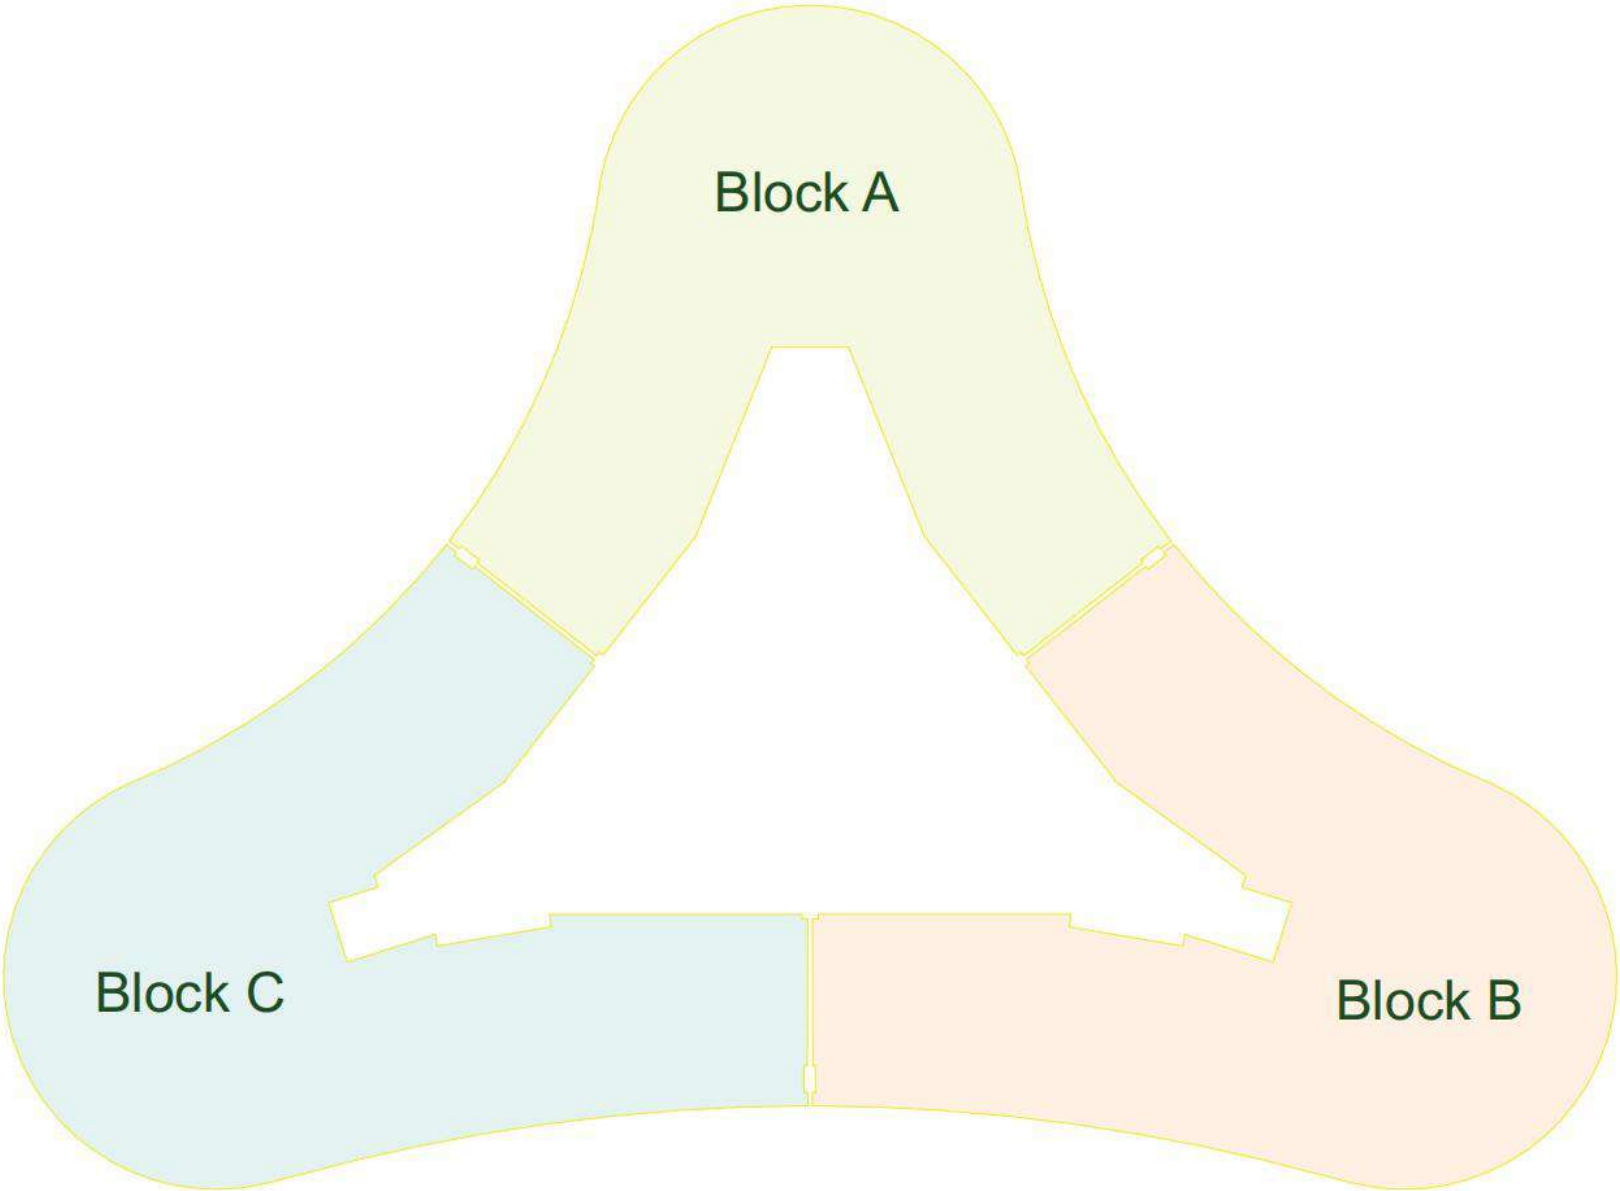

Cheval
RIVERSIDE

Cheval
RIVERSIDE

CHEVAL RESIDENCES - APARTMENT LAYOUT
Interior Design Floor Plan

LUXURY 1 BED FROM KES 8.5M

1 Bedroom | Living Room | 1 Dining Room

62 SQM - 72 SQM

200 Units

LUXURY 2 BED
FROM KES 16M