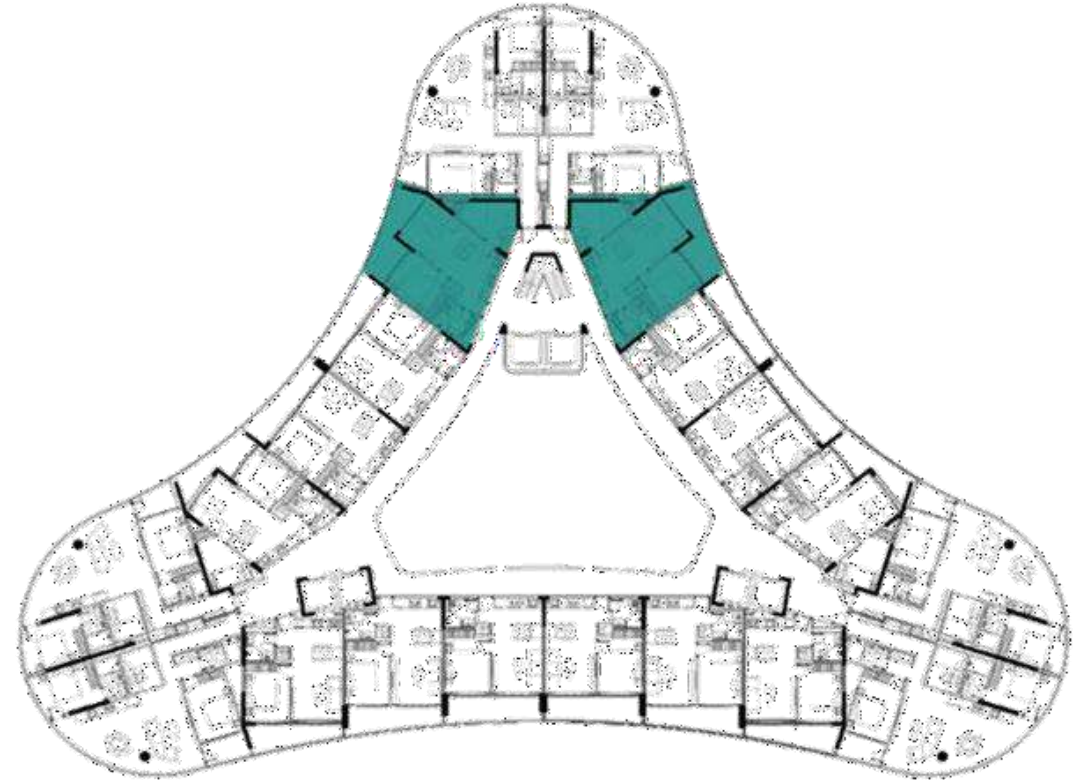

Cheval
RIVERSIDE

CHEVAL RESIDENCES - APARTMENT LAYOUT
Interior Design Floor Plan

PLATINUM 1 BED FROM KES 11.5M

1 Bedroom | Living Room | 1 Dining Room | A Study

77 SQM - 82 SQM

80 Units