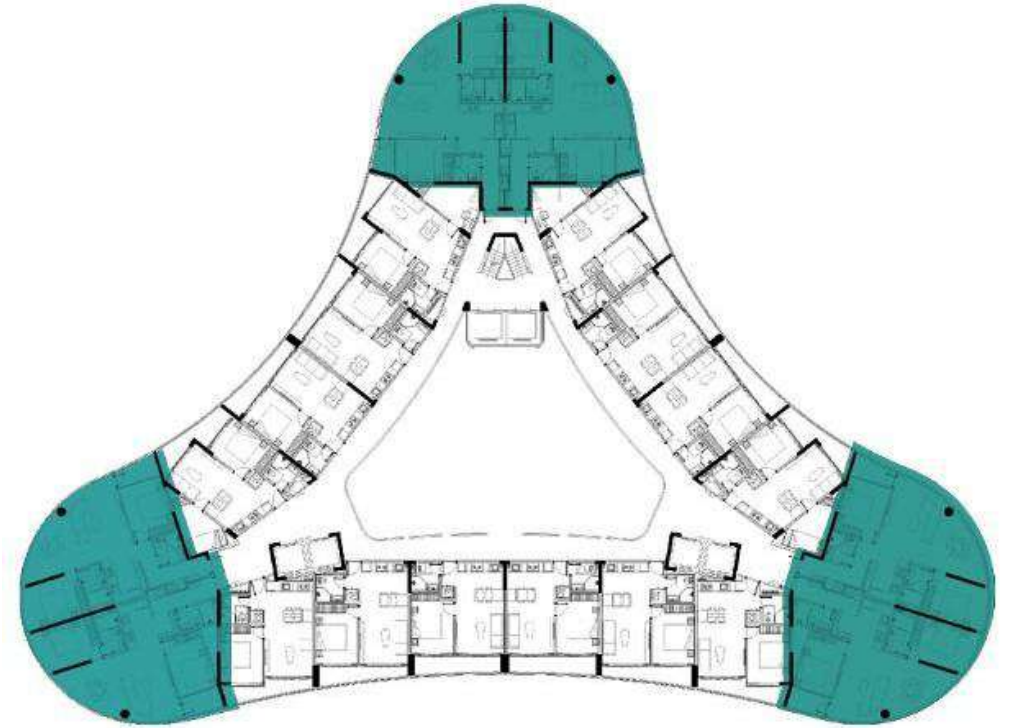

Cheval
RIVERSIDE

Cheval
RIVERSIDE

CHEVAL RESIDENCES - APARTMENT LAYOUT
Interior Design Floor Plan

LUXURY 1 BED FROM KES 8.5M

1 Bedroom | Living Room | 1 Dining Room

62 SQM - 72 SQM

200 Units

LUXURY 2 BED
FROM KES 16M

2 Bedrooms | Living Room | 1 Dining Room

110 SQM - 129 SQM

60 Units

Cheval
RIVERSIDE

CHEVAL RESIDENCES - APARTMENT LAYOUT
Interior Design Floor Plan

PLATINUM 2 BED FROM KES 18.6M

2 Bedrooms | Living Room | 1 Dining Room | A Study
6TH - 15TH FLOOR

124 SQM - 138 SQM

6th - 15th Floor

60 Units

Cheval
RIVERSIDE

CHEVAL RESIDENCES - APARTMENT LAYOUT
Interior Design Floor Plan

PLATINUM 1 BED FROM KES 11.5M

1 Bedroom | Living Room | 1 Dining Room | A Study

77 SQM - 82 SQM