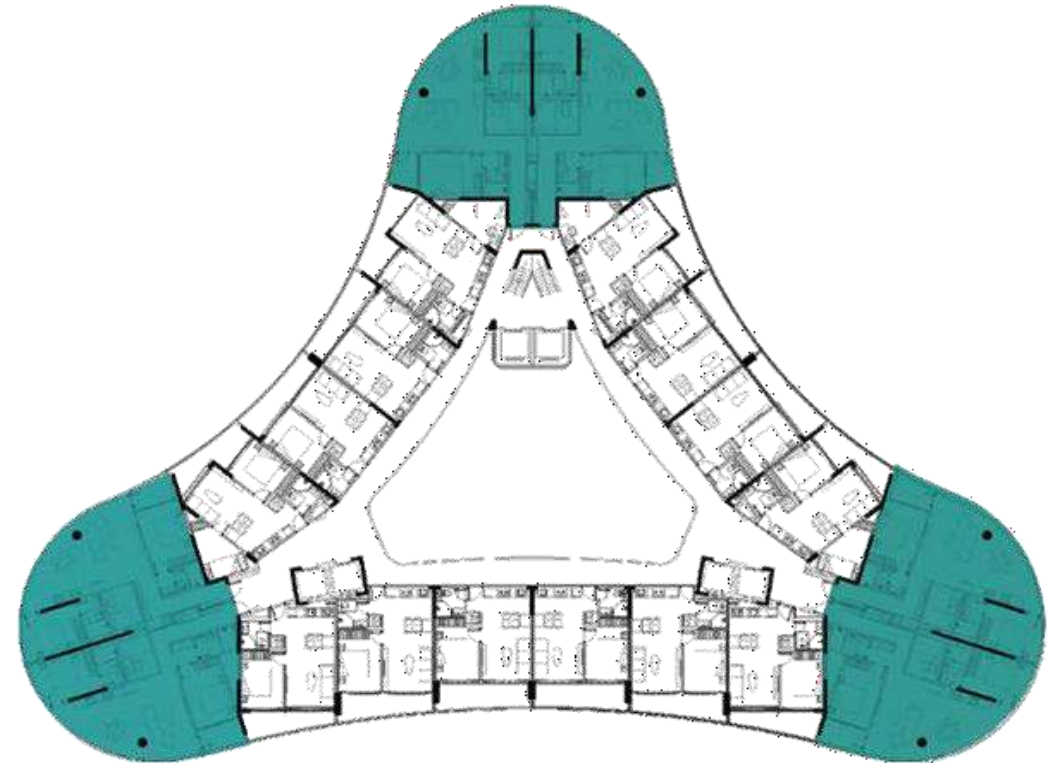

Cheval
RIVERSIDE

Cheval
RIVERSIDE

CHEVAL RESIDENCES - APARTMENT LAYOUT
Interior Design Floor Plan

LUXURY 1 BED FROM KES 8.5M

1 Bedroom | Living Room | 1 Dining Room

62 SQM - 72 SQM

200 Units

LUXURY 2 BED
FROM KES 16M

2 Bedrooms | Living Room | 1 Dining Room

110 SQM - 129 SQM

60 Units

Cheval
RIVERSIDE

CHEVAL RESIDENCES - APARTMENT LAYOUT
Interior Design Floor Plan

PLATINUM 2 BED FROM KES 18.6M

2 Bedrooms | Living Room | 1 Dining Room | A Study
6TH - 15TH FLOOR

124 SQM - 138 SQM

6th - 15th Floor

60 Units

Cheval
RIVERSIDE

CHEVAL RESIDENCES - APARTMENT LAYOUT
Interior Design Floor Plan

PLATINUM 1 BED FROM KES 11.5M

1 Bedroom | Living Room | 1 Dining Room | A Study

77 SQM - 82 SQM