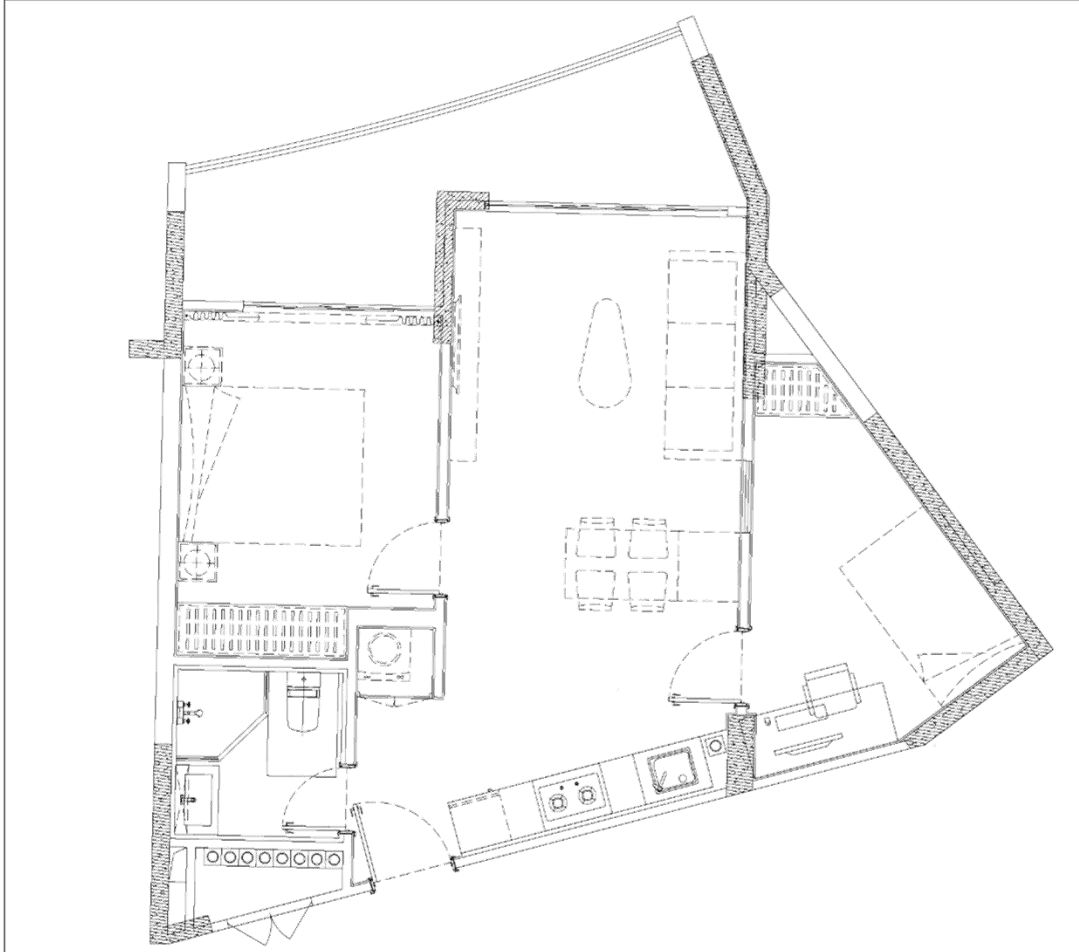

Cheval
RIVERSIDE

CHEVAL RESIDENCES - APARTMENT LAYOUT
Interior Design Floor Plan

PLATINUM 1 BED FROM KES 11.5M

1 Bedroom | Living Room | 1 Dining Room | A Study

77 SQM - 82 SQM

80 Units