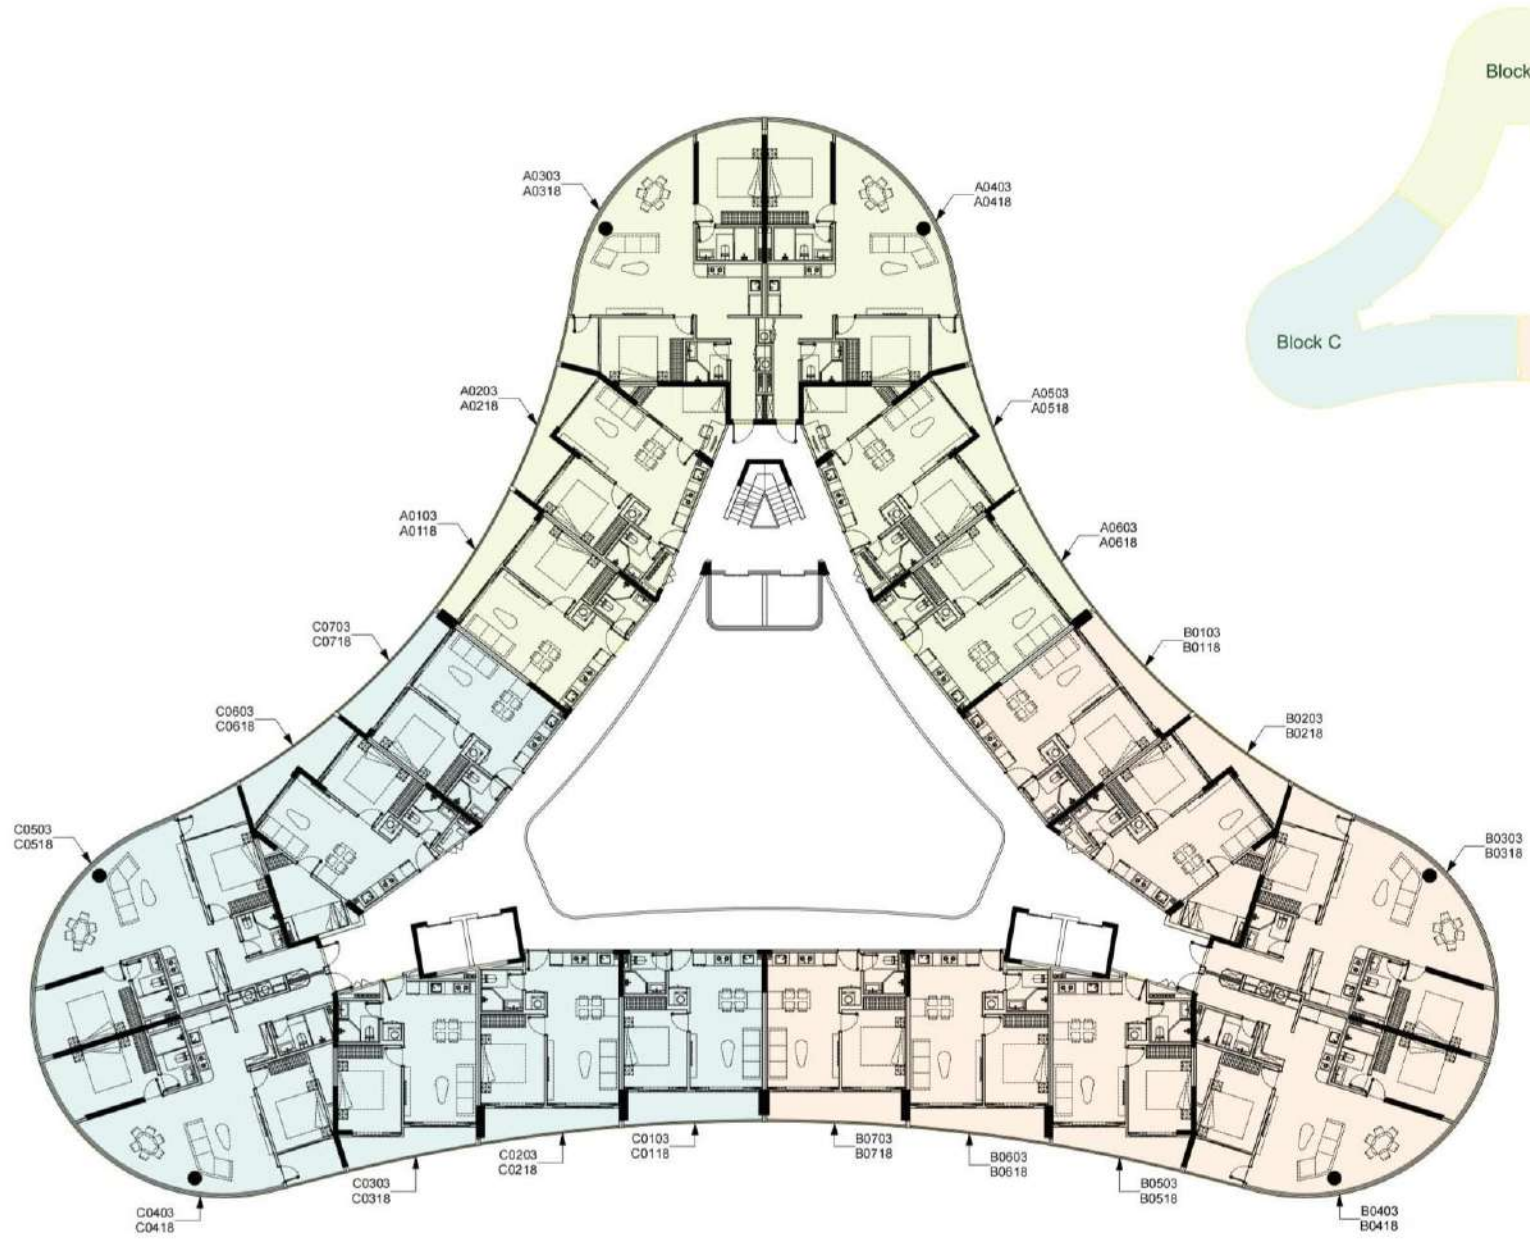

Cheval
RIVERSIDE

Cheval
RIVERSIDE

CHEVAL RESIDENCES - APARTMENT LAYOUT
Interior Design Floor Plan

LUXURY 1 BED FROM KES 8.5M

1 Bedroom | Living Room | 1 Dining Room

62 SQM - 72 SQM

200 Units

LUXURY 2 BED
FROM KES 16M

2 Bedrooms | Living Room | 1 Dining Room

110 SQM - 129 SQM

60 Units

Cheval
RIVERSIDE

CHEVAL RESIDENCES - APARTMENT LAYOUT
Interior Design Floor Plan

PLATINUM 2 BED FROM KES 18.6M

2 Bedrooms | Living Room | 1 Dining Room | A Study
6TH - 15TH FLOOR

124 SQM - 138 SQM

6th - 15th Floor

60 Units

Cheval
RIVERSIDE

CHEVAL RESIDENCES - APARTMENT LAYOUT
Interior Design Floor Plan

PLATINUM 1 BED FROM KES 11.5M

1 Bedroom | Living Room | 1 Dining Room | A Study

77 SQM - 82 SQM