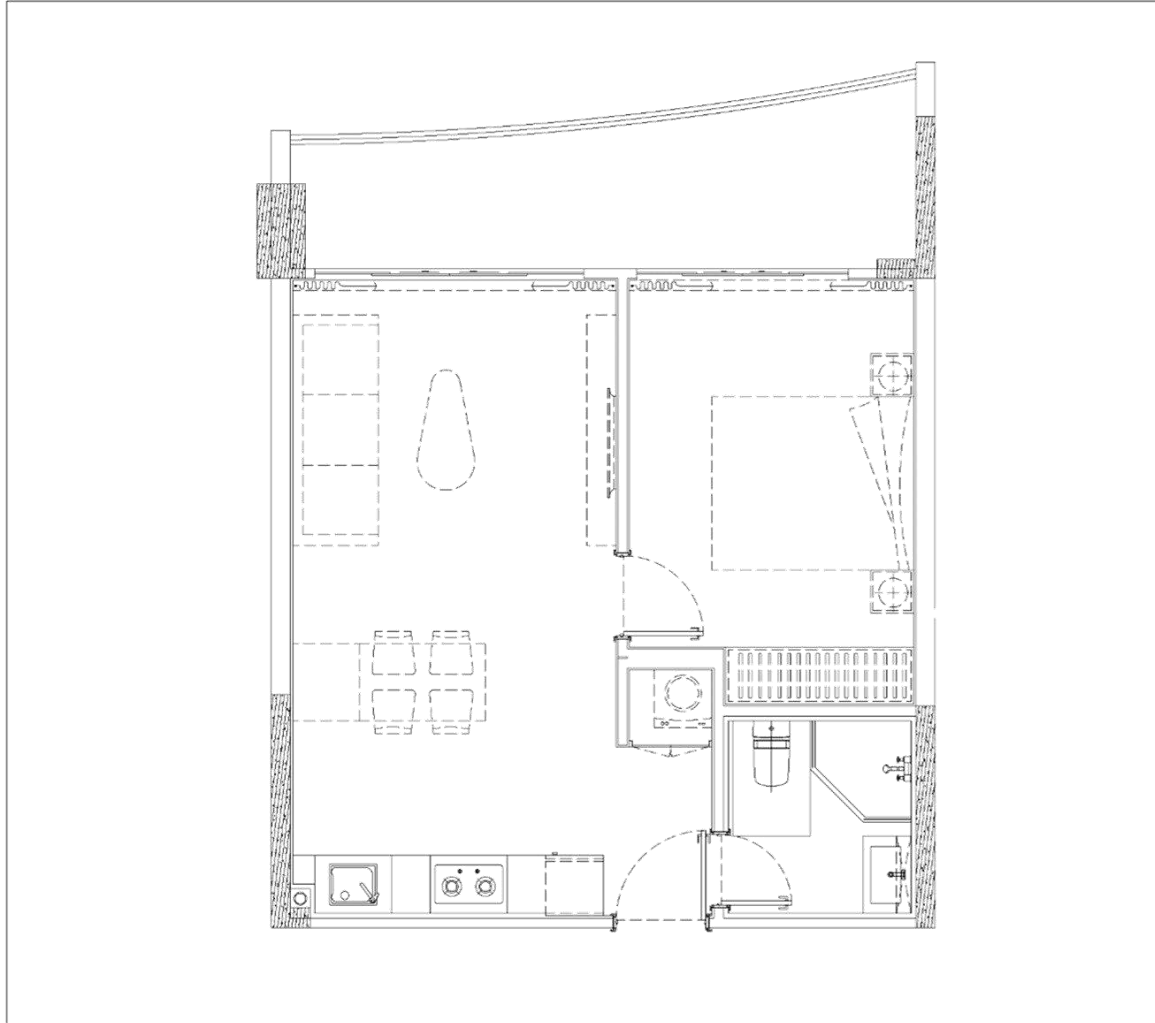

Cheval
RIVERSIDE

Cheval
RIVERSIDE

CHEVAL RESIDENCES - APARTMENT LAYOUT
Interior Design Floor Plan

LUXURY 1 BED FROM KES 8.5M

1 Bedroom | Living Room | 1 Dining Room

62 SQM - 72 SQM

200 Units

LUXURY 2 BED
FROM KES 16M

2 Bedrooms | Living Room | 1 Dining Room

110 SQM - 129 SQM

60 Units

Cheval
RIVERSIDE

CHEVAL RESIDENCES - APARTMENT LAYOUT
Interior Design Floor Plan

PLATINUM 2 BED FROM KES 18.6M

2 Bedrooms | Living Room | 1 Dining Room | A Study
6TH - 15TH FLOOR