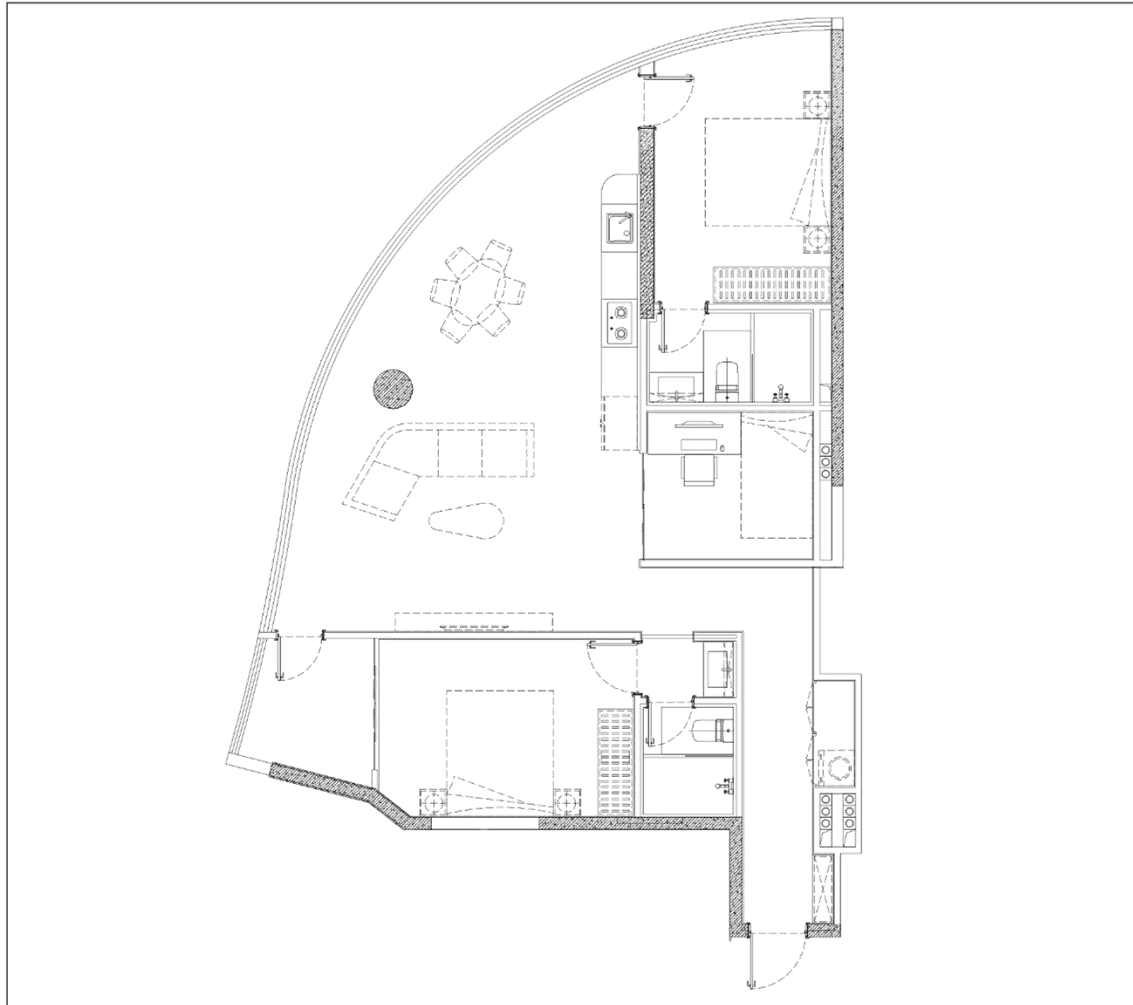

Cheval
RIVERSIDE

Cheval
RIVERSIDE

CHEVAL RESIDENCES - APARTMENT LAYOUT
Interior Design Floor Plan

LUXURY 1 BED FROM KES 8.5M

1 Bedroom | Living Room | 1 Dining Room

62 SQM - 72 SQM

200 Units

LUXURY 2 BED
FROM KES 16M

2 Bedrooms | Living Room | 1 Dining Room

110 SQM - 129 SQM

60 Units

Cheval
RIVERSIDE

CHEVAL RESIDENCES - APARTMENT LAYOUT
Interior Design Floor Plan

PLATINUM 2 BED FROM KES 18.6M

2 Bedrooms | Living Room | 1 Dining Room | A Study
6TH - 15TH FLOOR

124 SQM - 138 SQM

6th - 15th Floor

60 Units

Cheval
RIVERSIDE

CHEVAL RESIDENCES - APARTMENT LAYOUT
Interior Design Floor Plan

PLATINUM 1 BED FROM KES 11.5M

1 Bedroom | Living Room | 1 Dining Room | A Study

77 SQM - 82 SQM